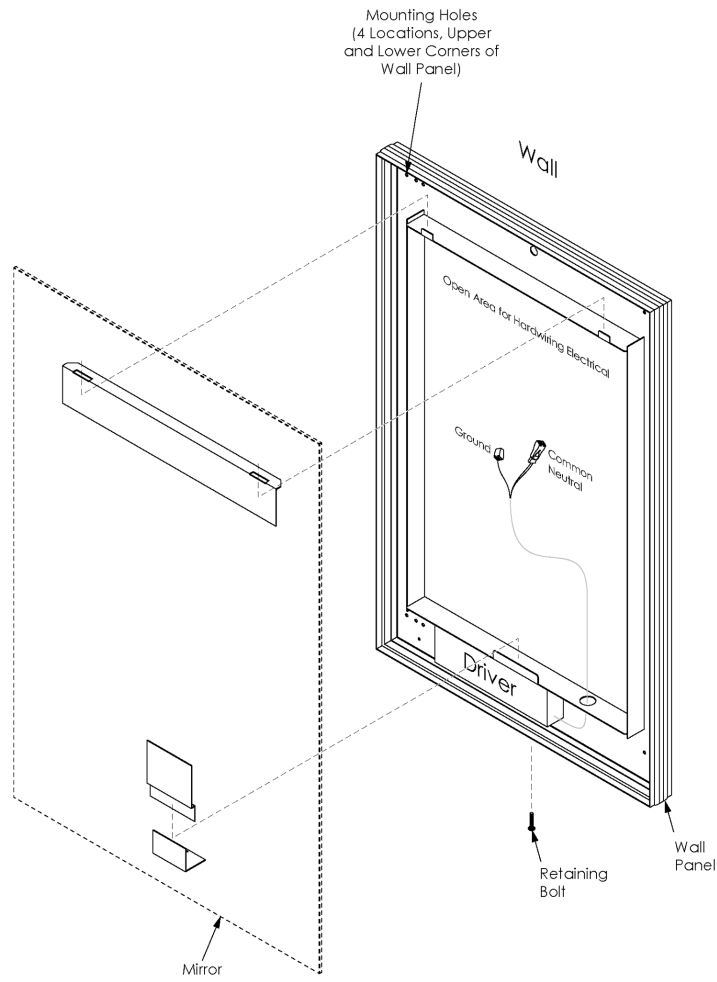

ROUGH-IN

Sloan 10500 Seymour Ave, Franklin Park, IL 60131
Phone: 800.982.5839 • Fax: 800.447.8329 • sloan.com